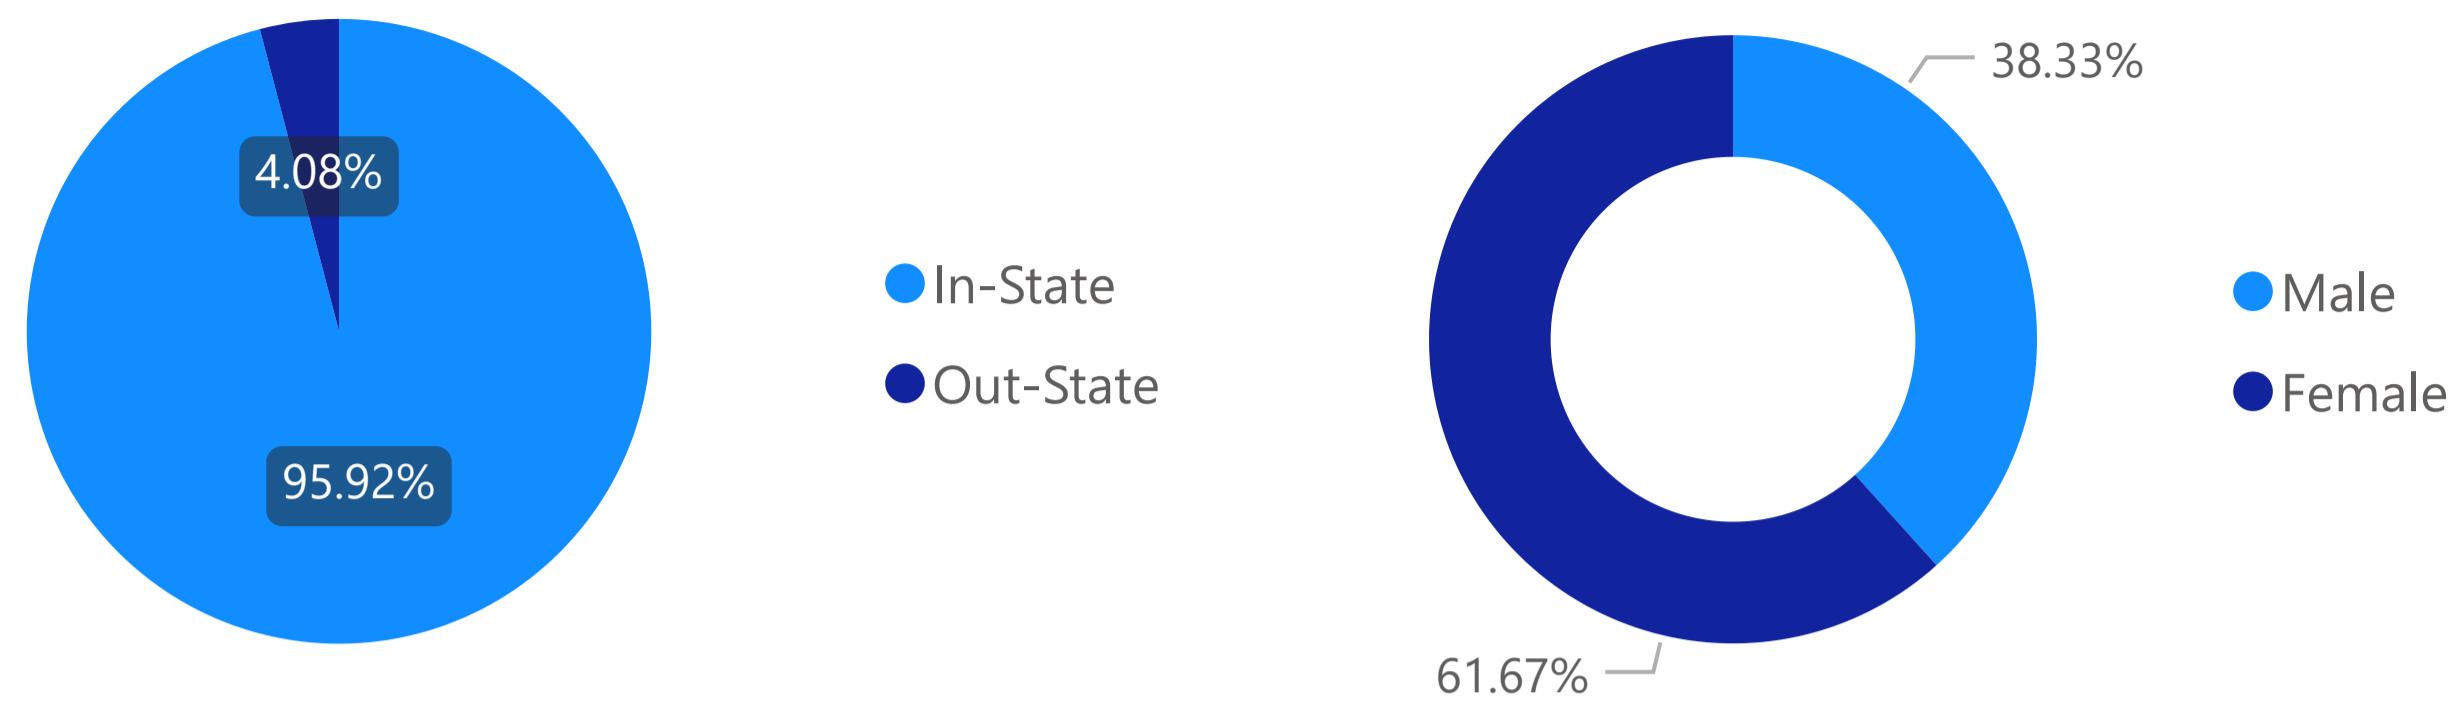

FTE by Age by Year

In-State and Out-State FTE

FTE by Student Status by Year

Year	White	Unknown	Not Specified	Hispanic	Hawaiian/Pacific Islander	Black	Asian
2012 13	1763	0	1	13	4	37	12
2013 14	1672	0	0	10	0	31	10
2014 15	1710	0	0	11	0	21	12
2015 16	1730	0	0	13	1	28	8
2016 17	1630	0	0	12	0	25	7
2017 18	1506	0	0	9	0	32	8
2018 19	1490	0	3	14	0	25	8
2019 20	1539	2	6	18	0	23	7
2020 21	1528	1	3	18	1	28	8
2021 22	1448	3	10	20	0	39	8
Total	16016	6	23	138	6	289	88