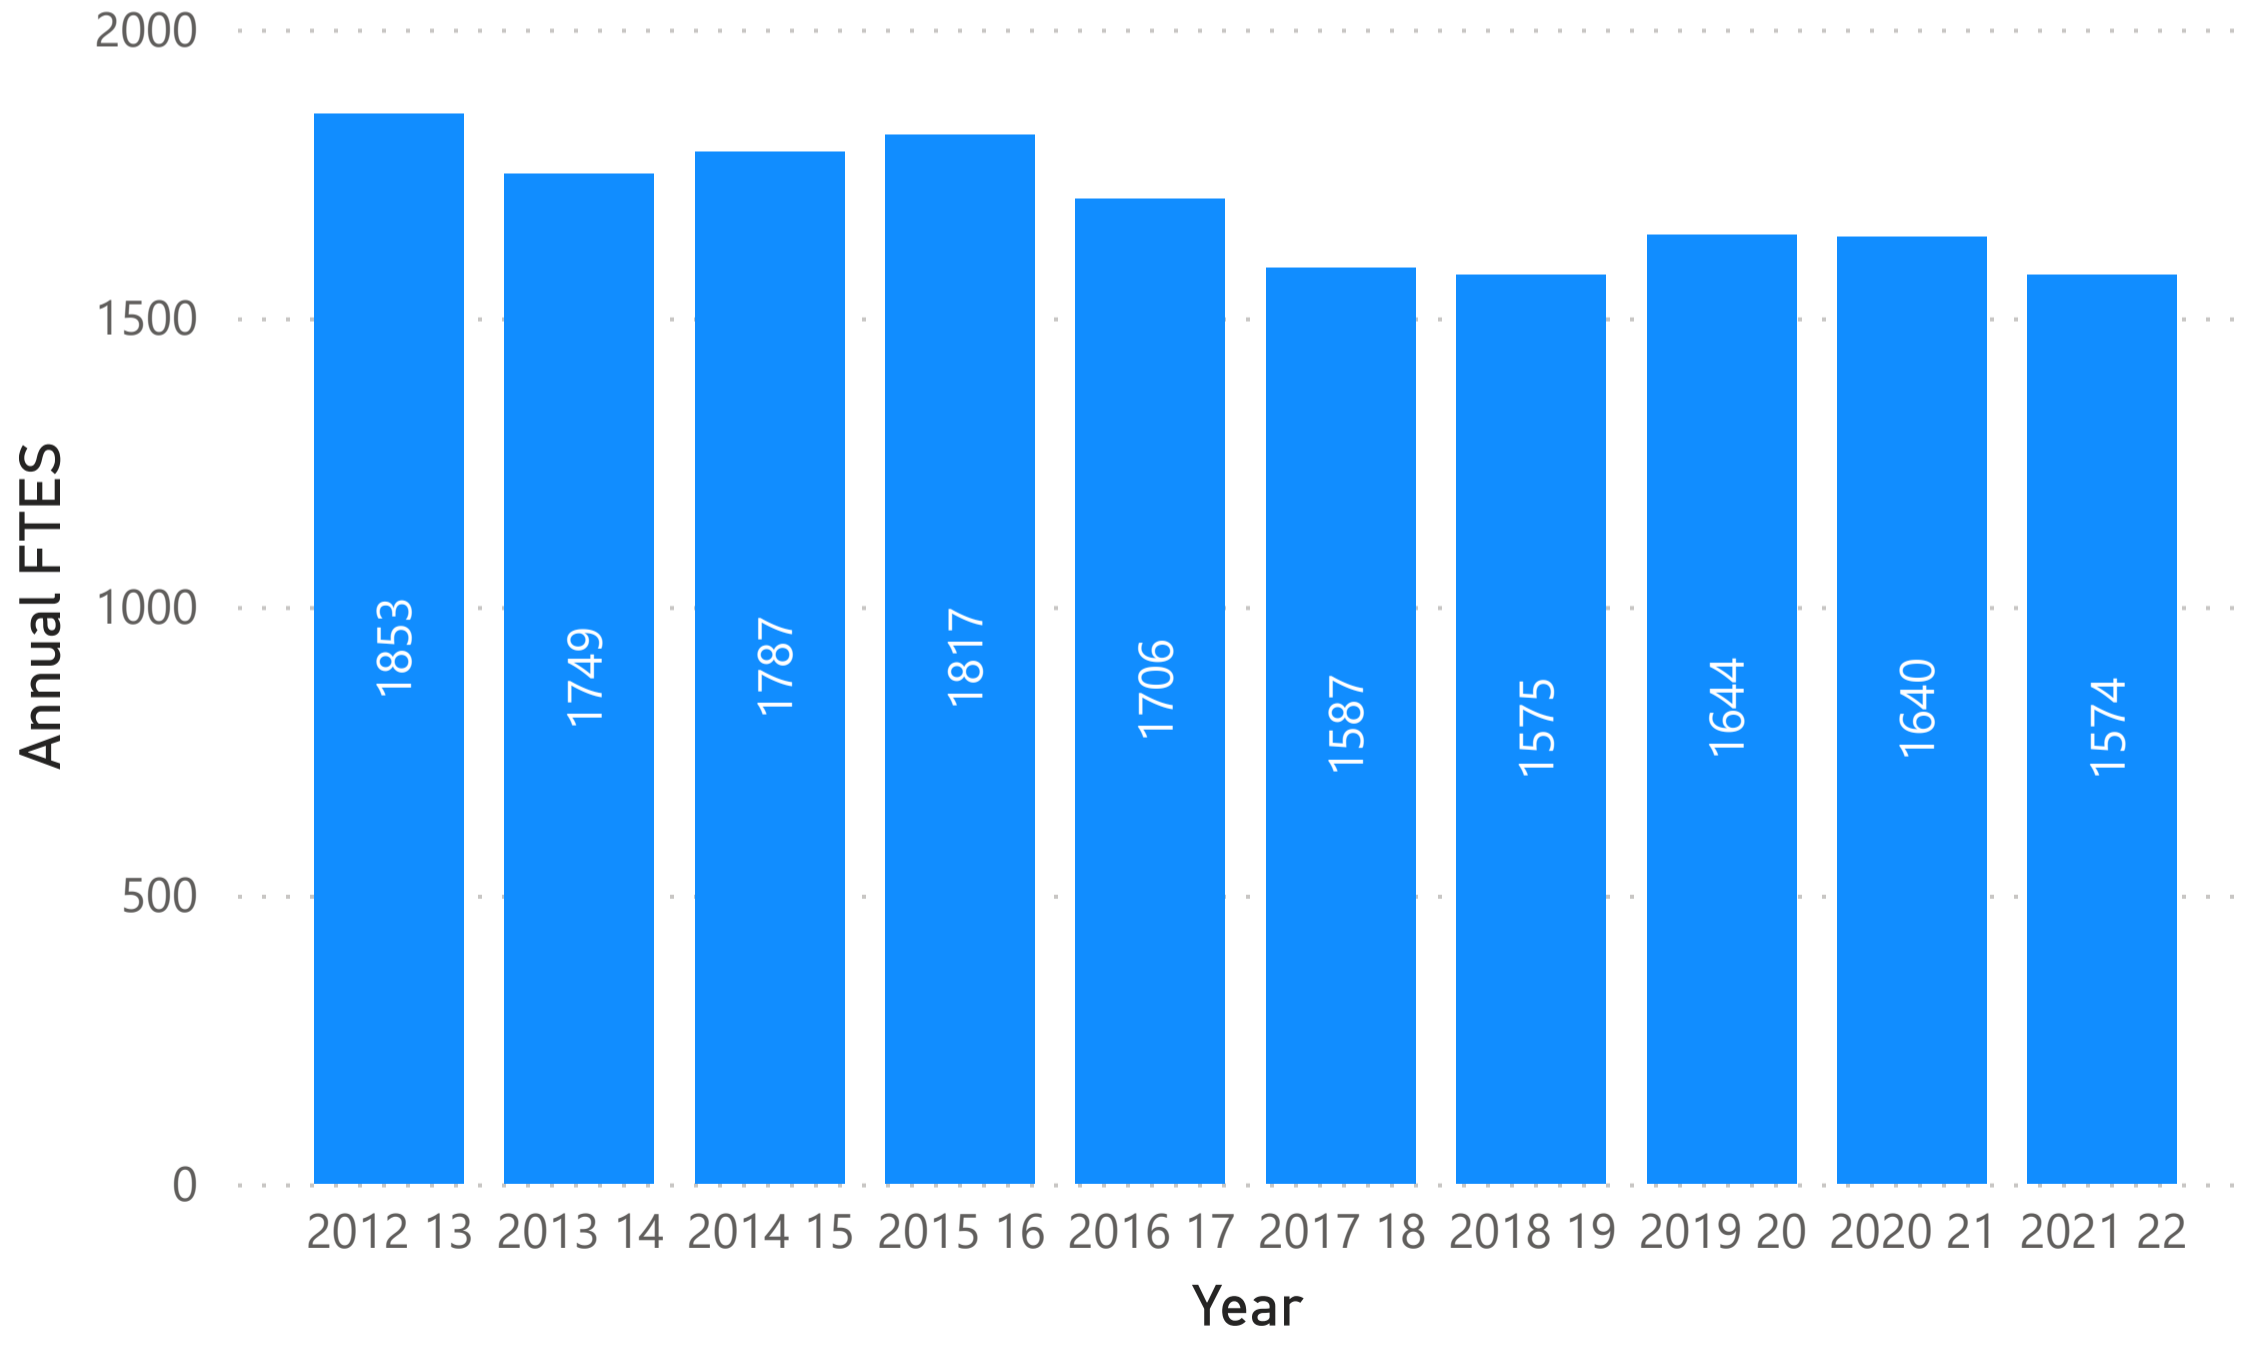

Annual FTES by Year