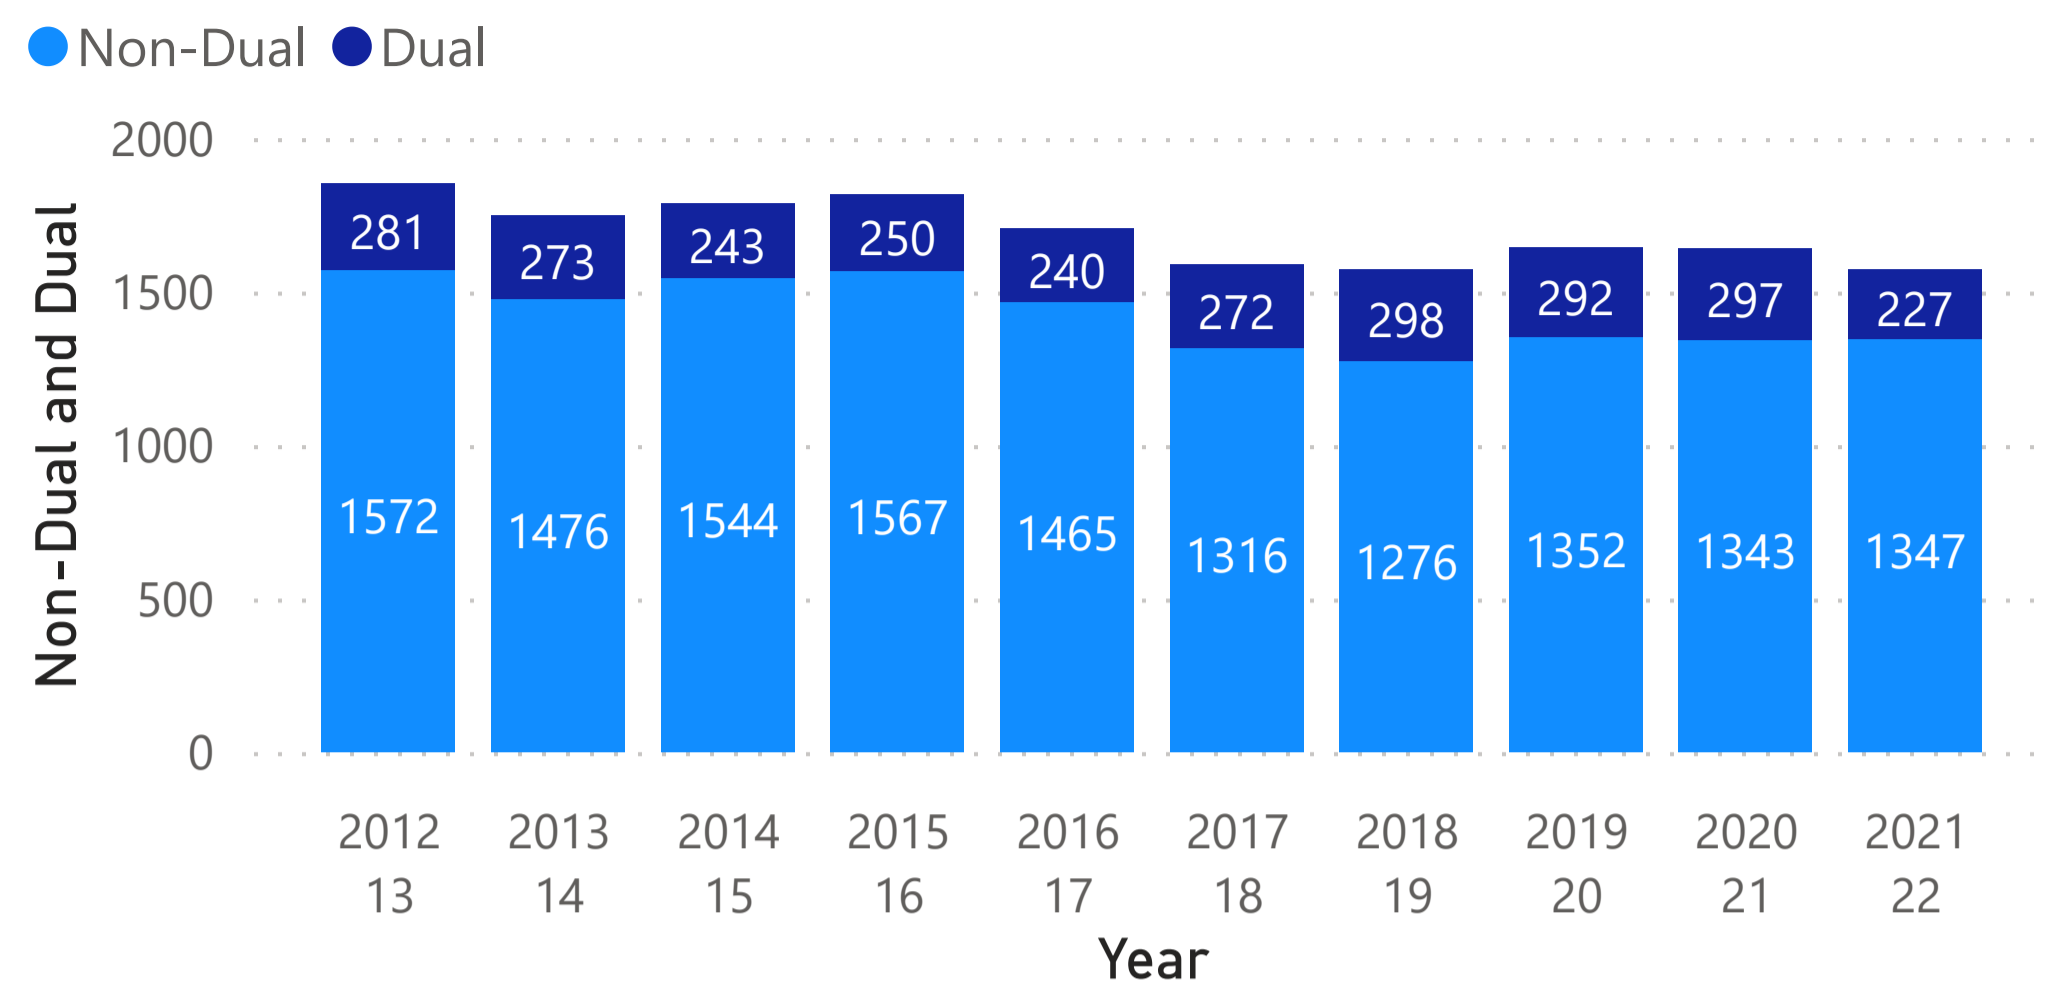

FTE by Age by Year

In-State and Out-State FTE

FTE by Student Status by Year

Year	White	Unknown	Not Specified	Hispanic	Hawaiian/Pacific Islander	Black	Asian
2012 13	1763	0	1	13	4	37	12
2013 14	1672	0	0	10	0	31	10
2014 15	1710	0	0	11	0	21	12
2015 16	1730	0	0	13	1	28	8
2016 17	1630	0	0	12	0	25	7
2017 18	1506	0	0	9	0	32	8
2018 19	1490	0	3	14	0	25	8
2019 20	1539	2	6	18	0	23	7
2020 21	1528	1	3	18	1	28	8
2021 22	1448	3	10	20	0	39	8
Total	16016	6	23	138	6	289	88

Non-Dual and Dual FTE by Year

First Generation College (FGC) FTE

Annual FTES by Year

Cluster FTE

● Arts & Design Technology
 ● Business Technology
 ● College Transfer
 ● Engineering & Industrial Technol...
 ● Health Technology
 ● Public Service Technology
 ● Unclassified
 ● Agricultural & Natural R...