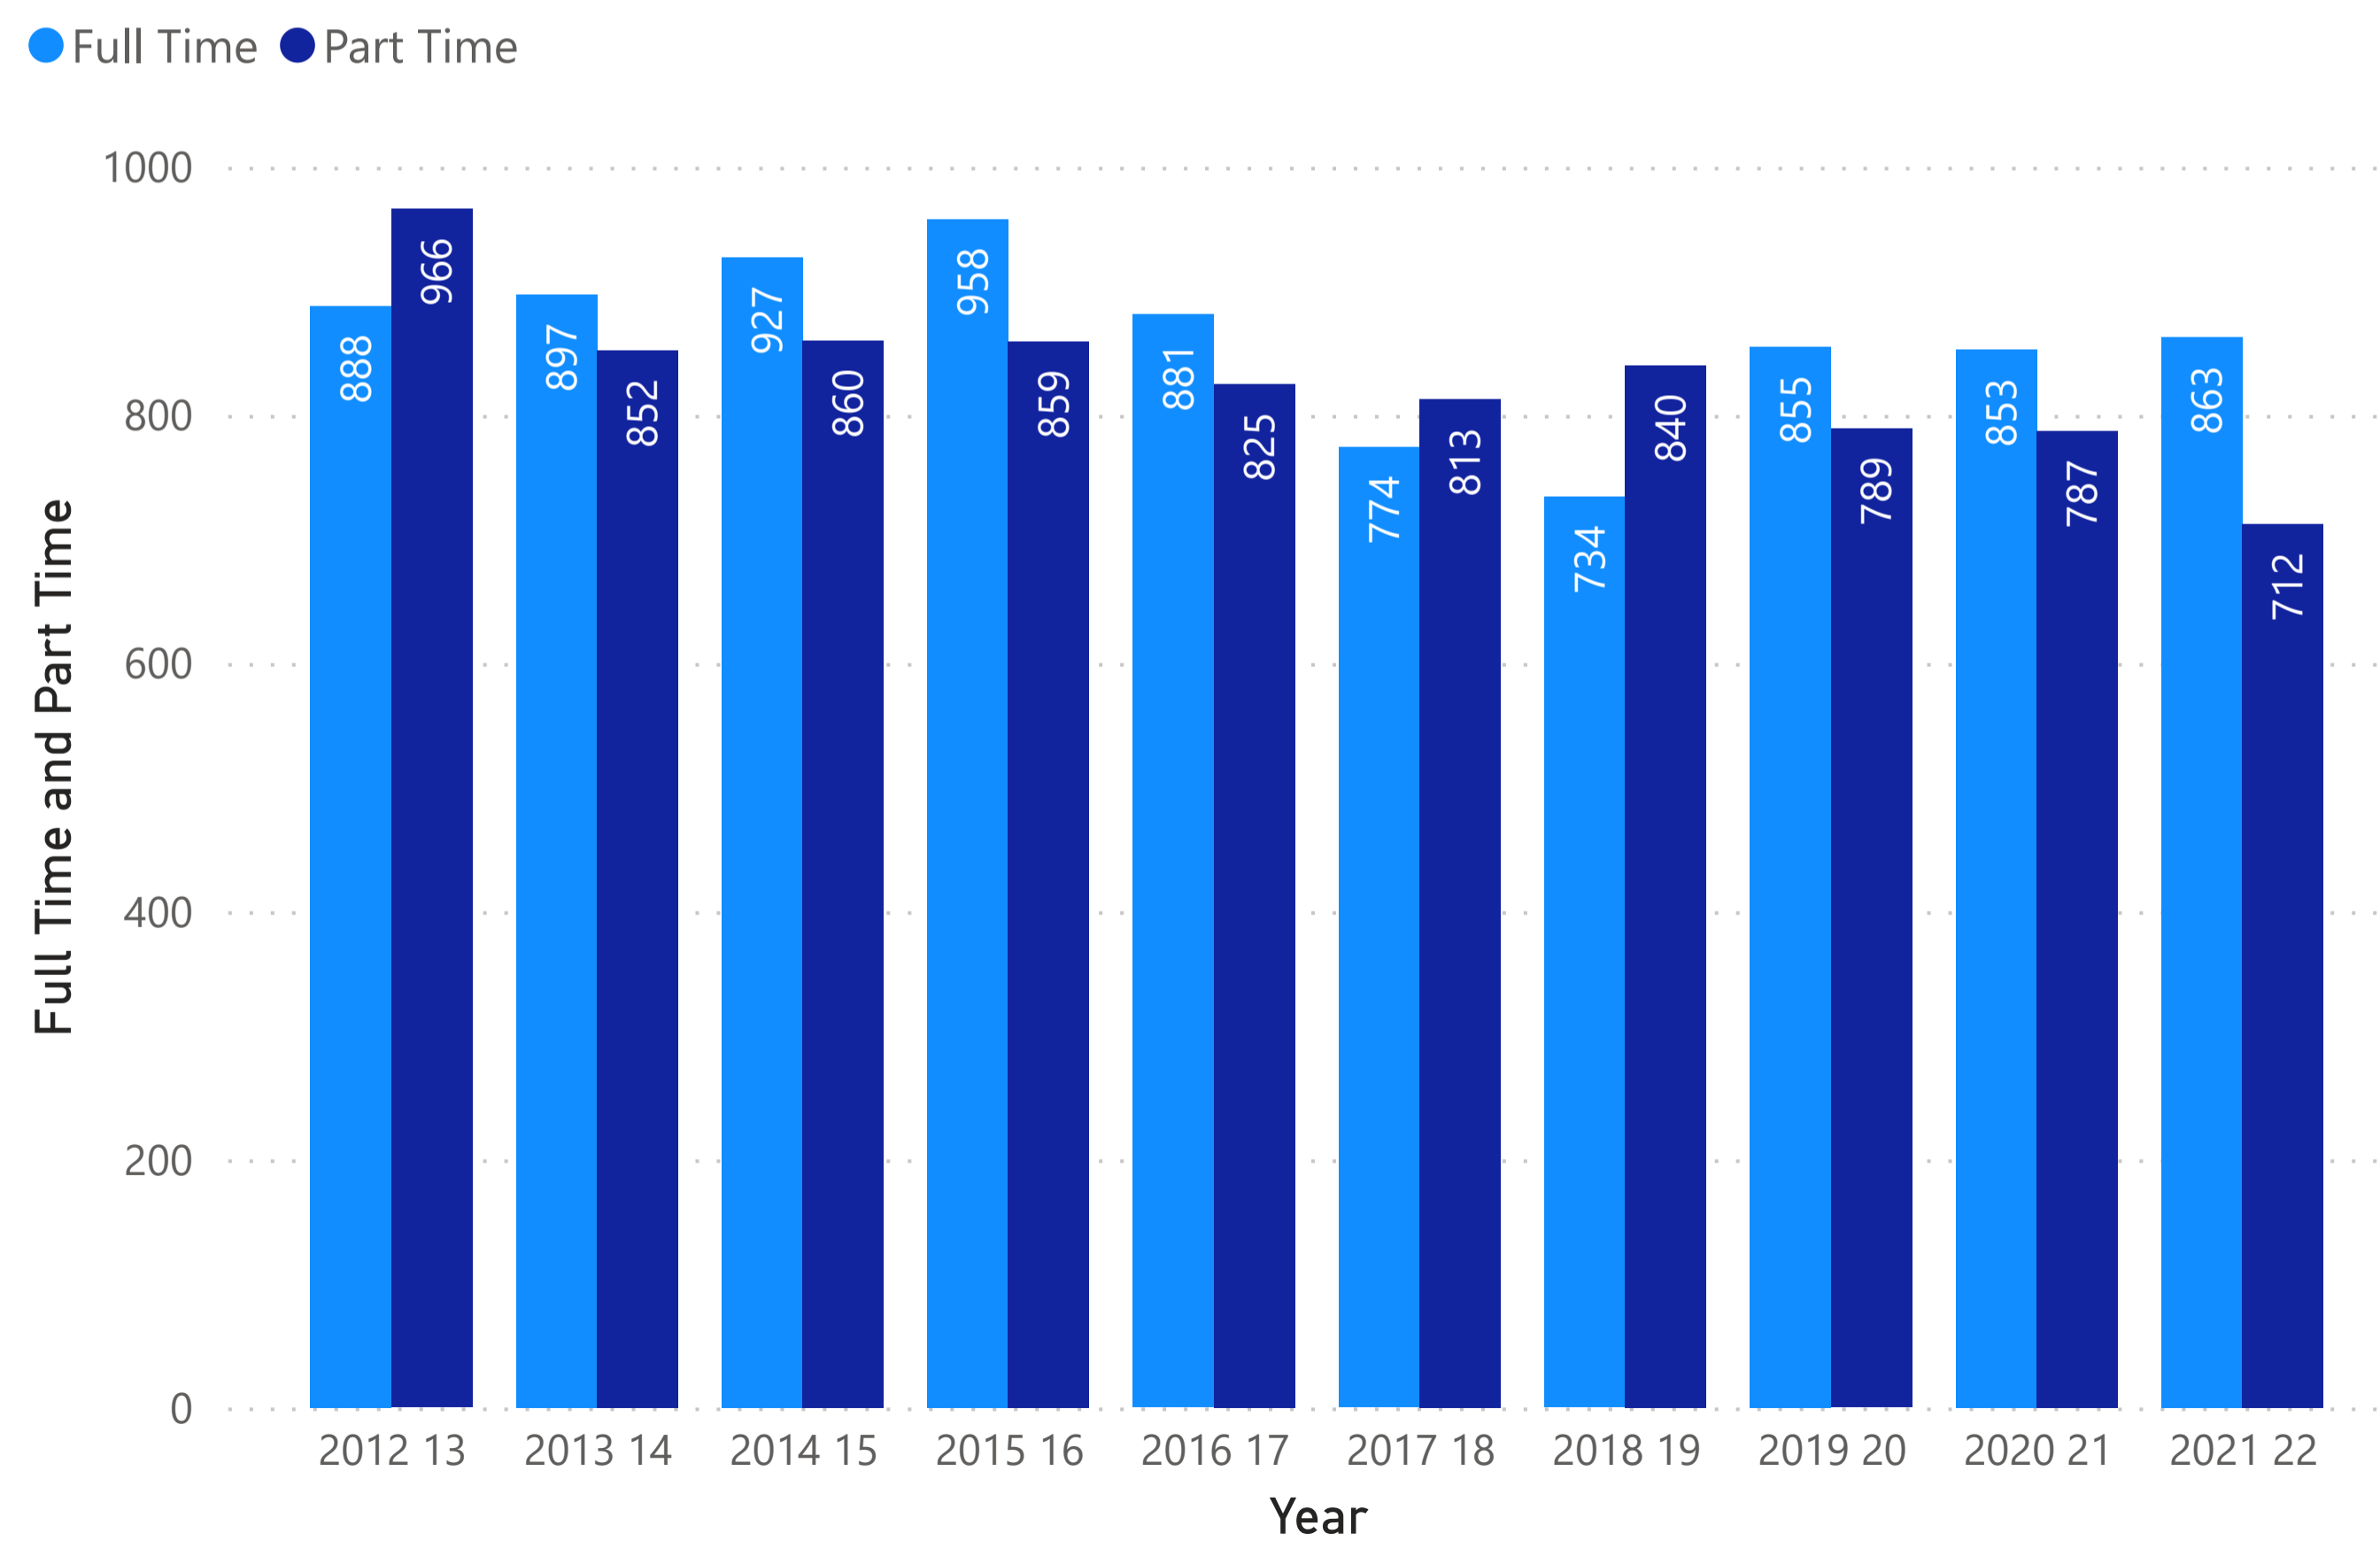

FTE by Age by Year

In-State and Out-State FTE

FTE by Student Status by Year

Year	White	Unknown	Not Specified	Hispanic	Hawaiian/Pacific Islander	Black	Asian
2012 13	1763	0	1	13	4	37	12
2013 14	1672	0	0	10	0	31	10
2014 15	1710	0	0	11	0	21	12
2015 16	1730	0	0	13	1	28	8
2016 17	1630	0	0	12	0	25	7
2017 18	1506	0	0	9	0	32	8
2018 19	1490	0	3	14	0	25	8
2019 20	1539	2	6	18	0	23	7
2020 21	1528	1	3	18	1	28	8
2021 22	1448	3	10	20	0	39	8
Total	16016	6	23	138	6	289	88