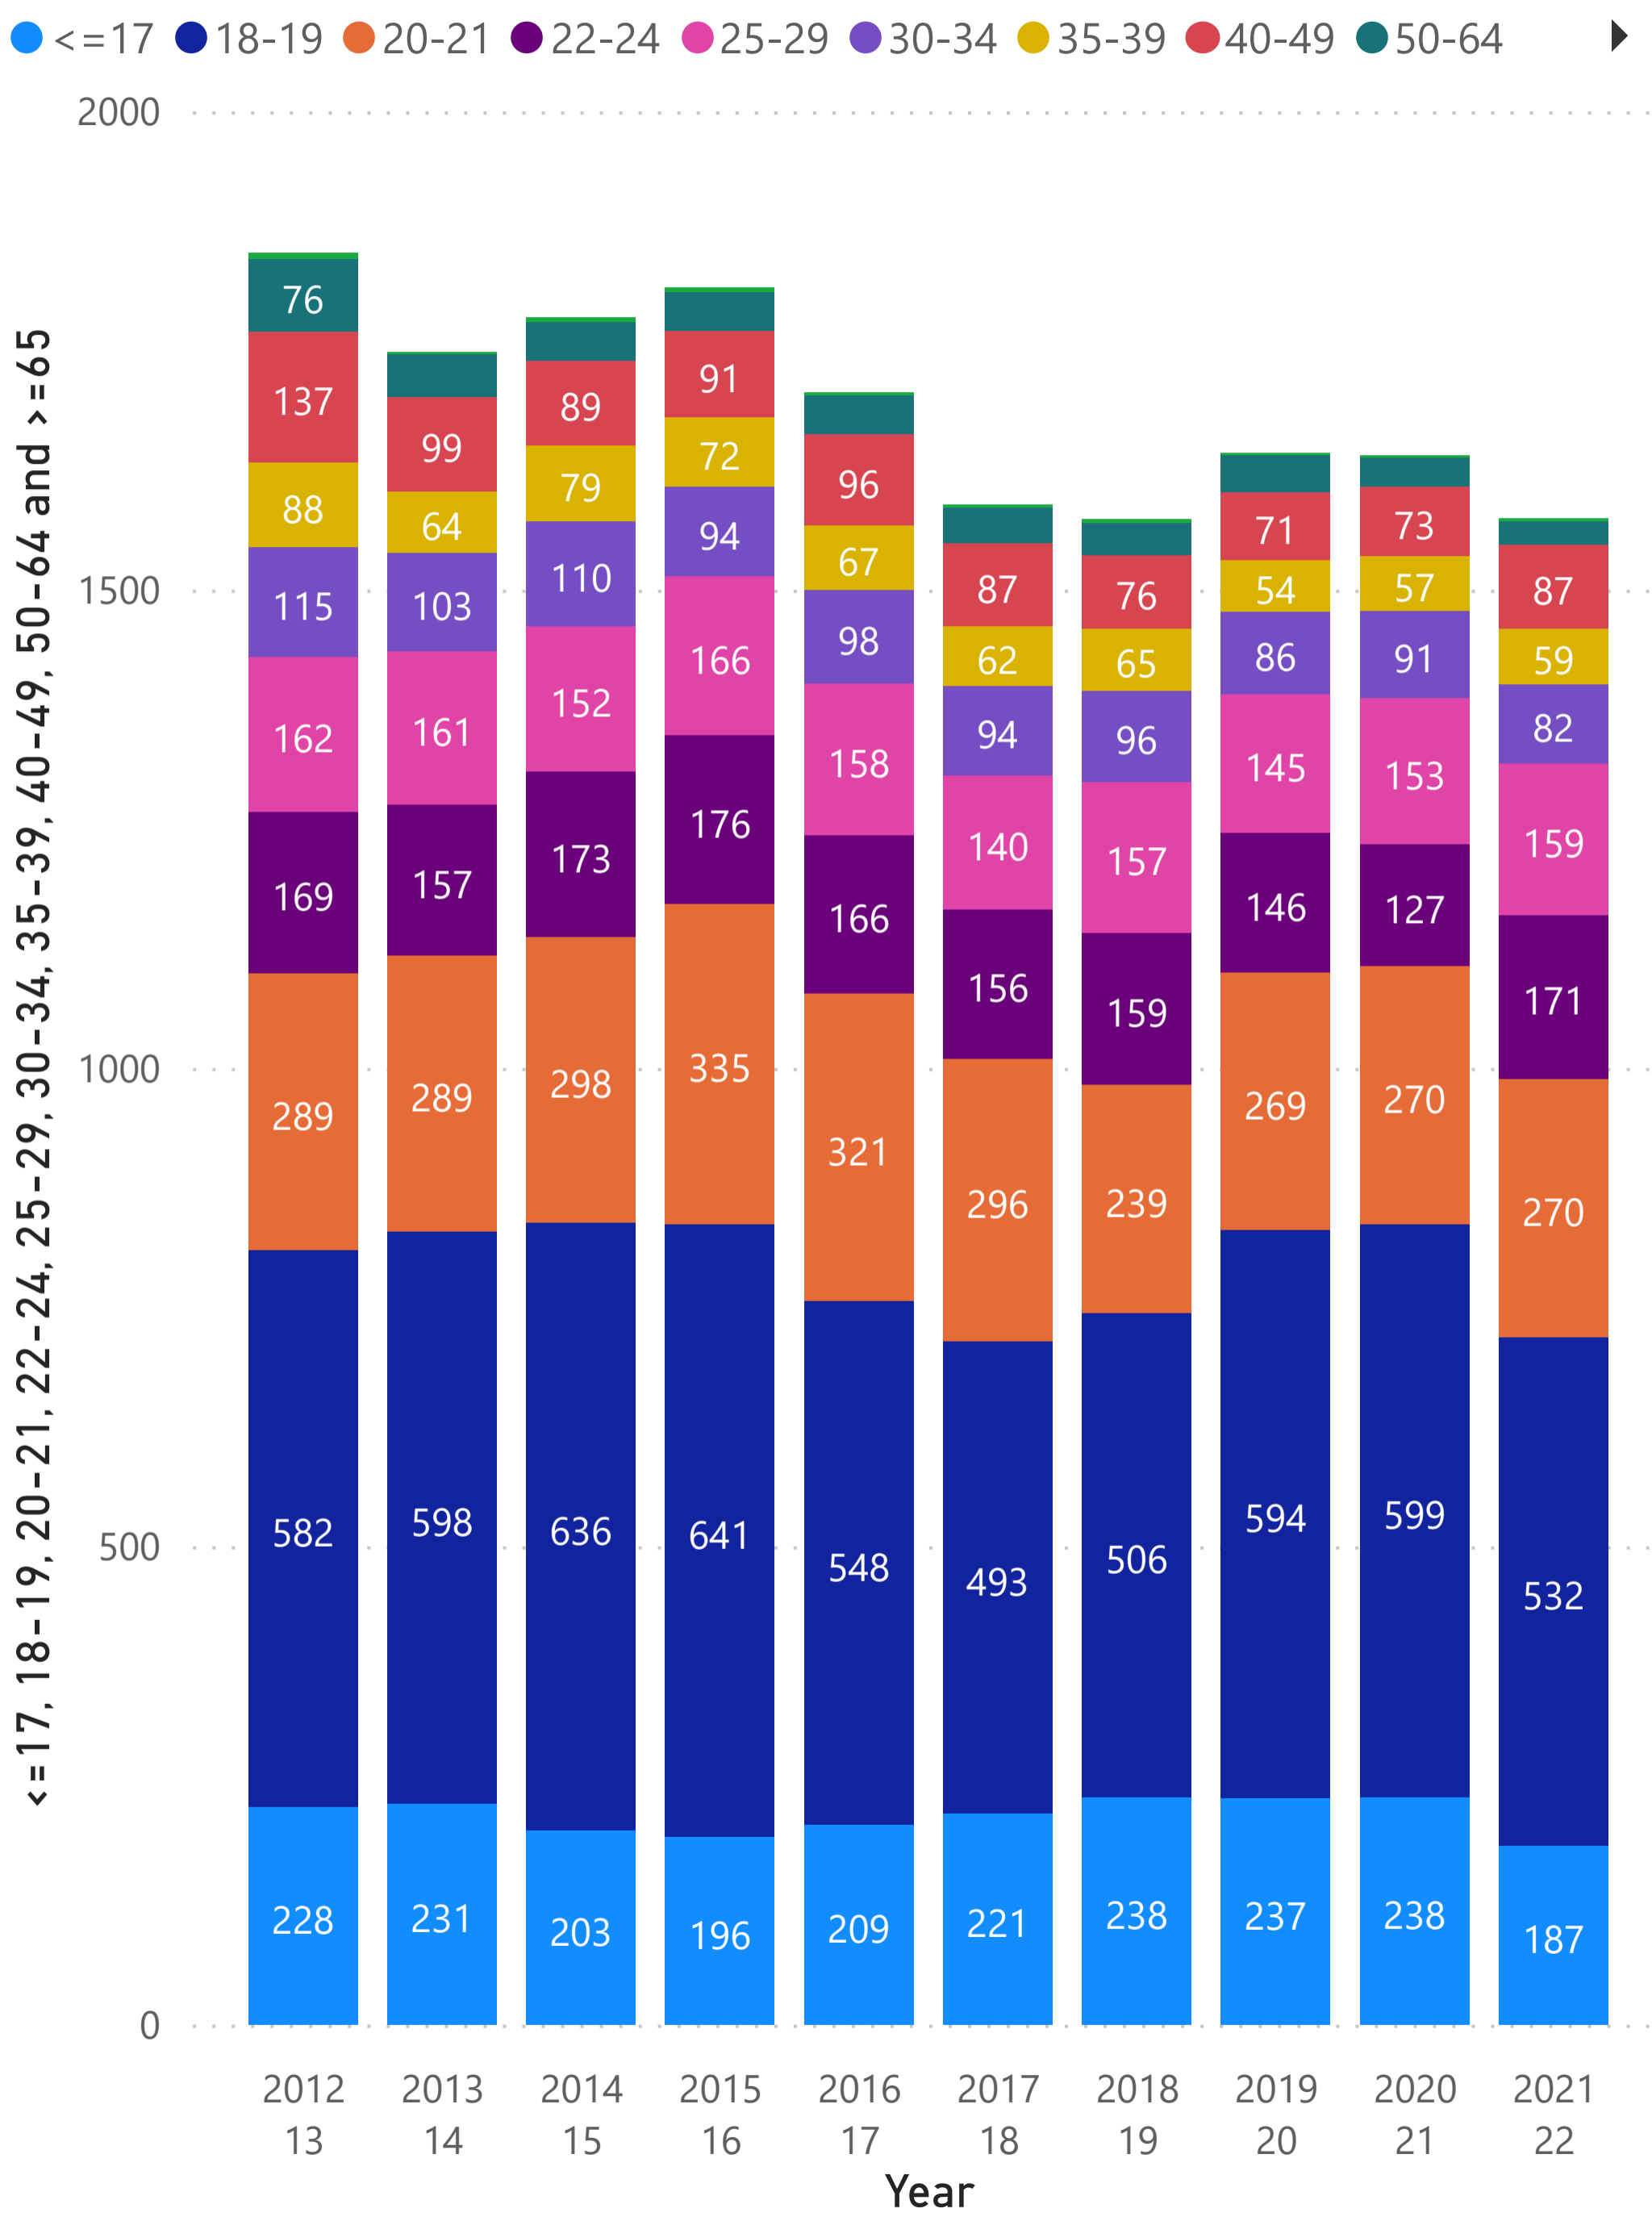

FTE by Age by Year

In-State and Out-State FTE

FTE by Student Status by Year

Year	White	Unknown	Not Specified	Hispanic	Hawaiian/Pacific Islander	Black	Asian
2012 13	1763	0	1	13	4	37	12
2013 14	1672	0	0	10	0	31	10
2014 15	1710	0	0	11	0	21	12
2015 16	1730	0	0	13	1	28	8
2016 17	1630	0	0	12	0	25	7
2017 18	1506	0	0	9	0	32	8
2018 19	1490	0	3	14	0	25	8
2019 20	1539	2	6	18	0	23	7
2020 21	1528	1	3	18	1	28	8
2021 22	1448	3	10	20	0	39	8
Total	16016	6	23	138	6	289	88

Non-Dual and Dual FTE by Year

First Generation College (FGC) FTE

Annual FTES by Year

Cluster FTE

● Arts & Design Technology
 ● Business Technology
 ● College Transfer
 ● Engineering & Industrial Technol...
 ● Health Technology
 ● Public Service Technology
 ● Unclassified
 ● Agricultural & Natural R...