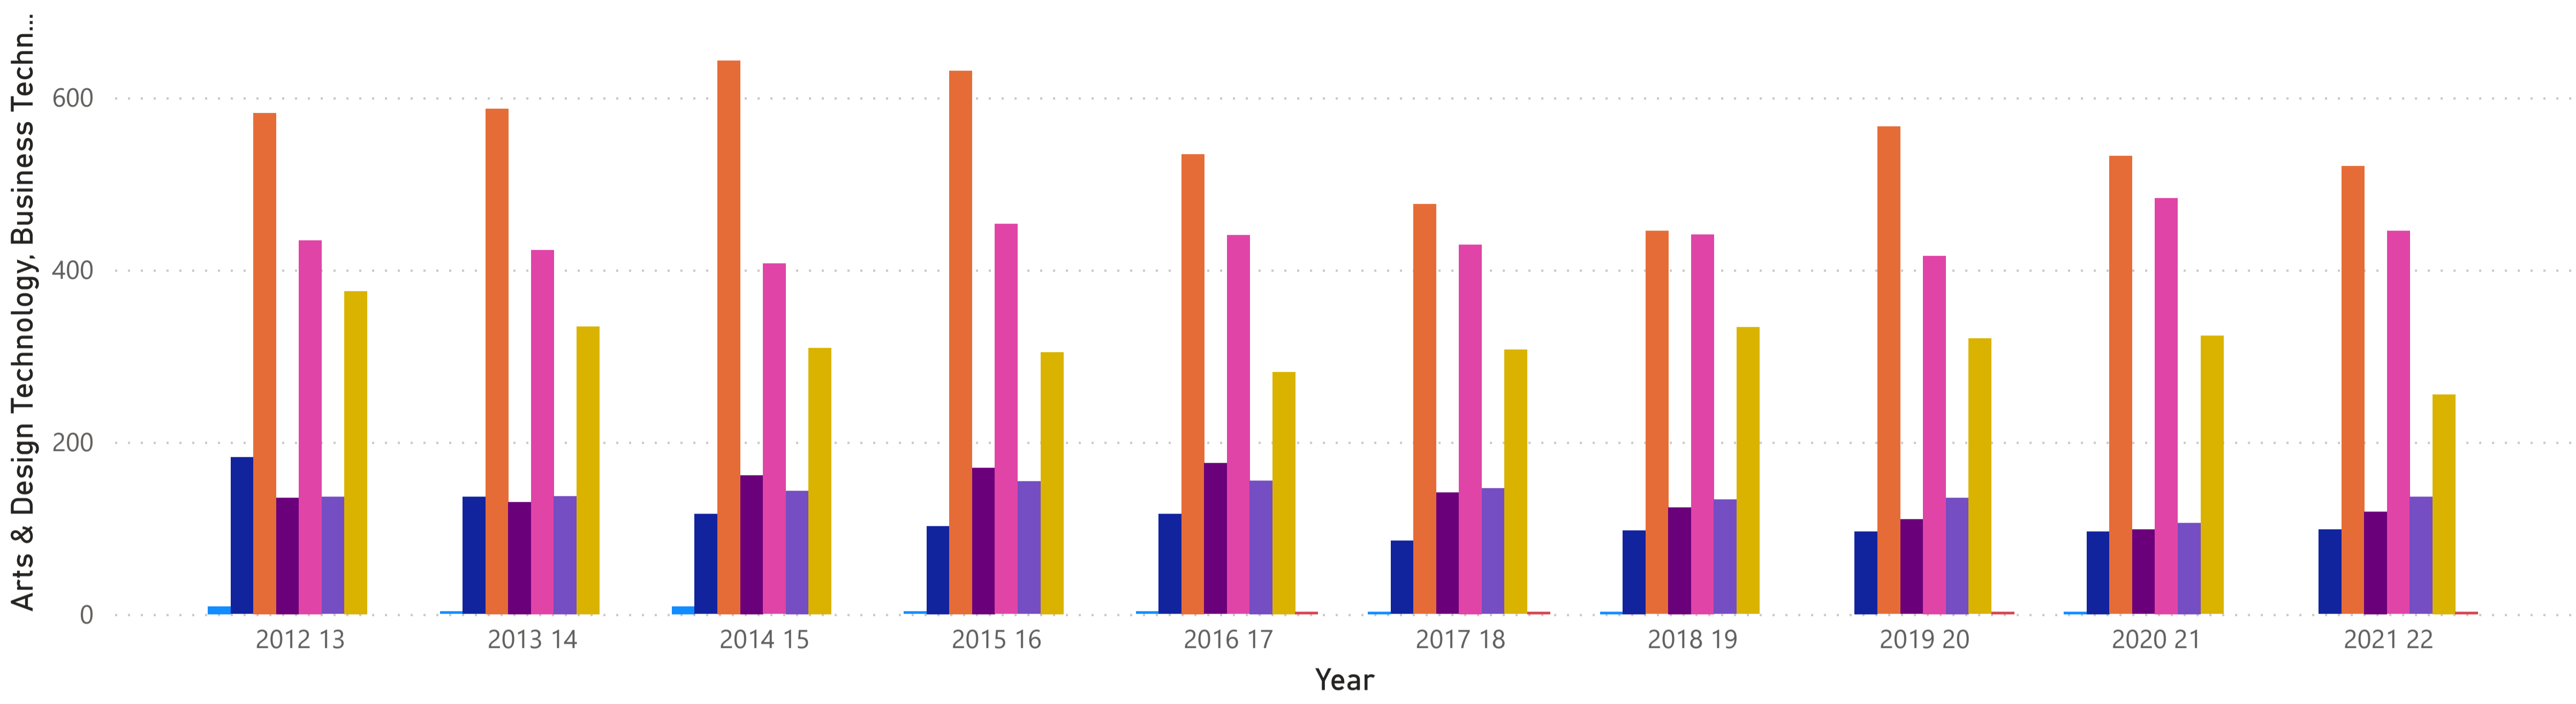

FTE by Age by Year

In-State and Out-State FTE

FTE by Student Status by Year

Year	White	Unknown	Not Specified	Hispanic	Hawaiian/Pacific Islander	Black	Asian
2012 13	1763	0	1	13	4	37	12
2013 14	1672	0	0	10	0	31	10
2014 15	1710	0	0	11	0	21	12
2015 16	1730	0	0	13	1	28	8
2016 17	1630	0	0	12	0	25	7
2017 18	1506	0	0	9	0	32	8
2018 19	1490	0	3	14	0	25	8
2019 20	1539	2	6	18	0	23	7
2020 21	1528	1	3	18	1	28	8
2021 22	1448	3	10	20	0	39	8
Total	16016	6	23	138	6	289	88

Non-Dual and Dual FTE by Year

First Generation College (FGC) FTE

Annual FTES by Year

Cluster FTE

● Arts & Design Technology
 ● Business Technology
 ● College Transfer
 ● Engineering & Industrial Technol...
 ● Health Technology
 ● Public Service Technology
 ● Unclassified
 ● Agricultural & Natural R...