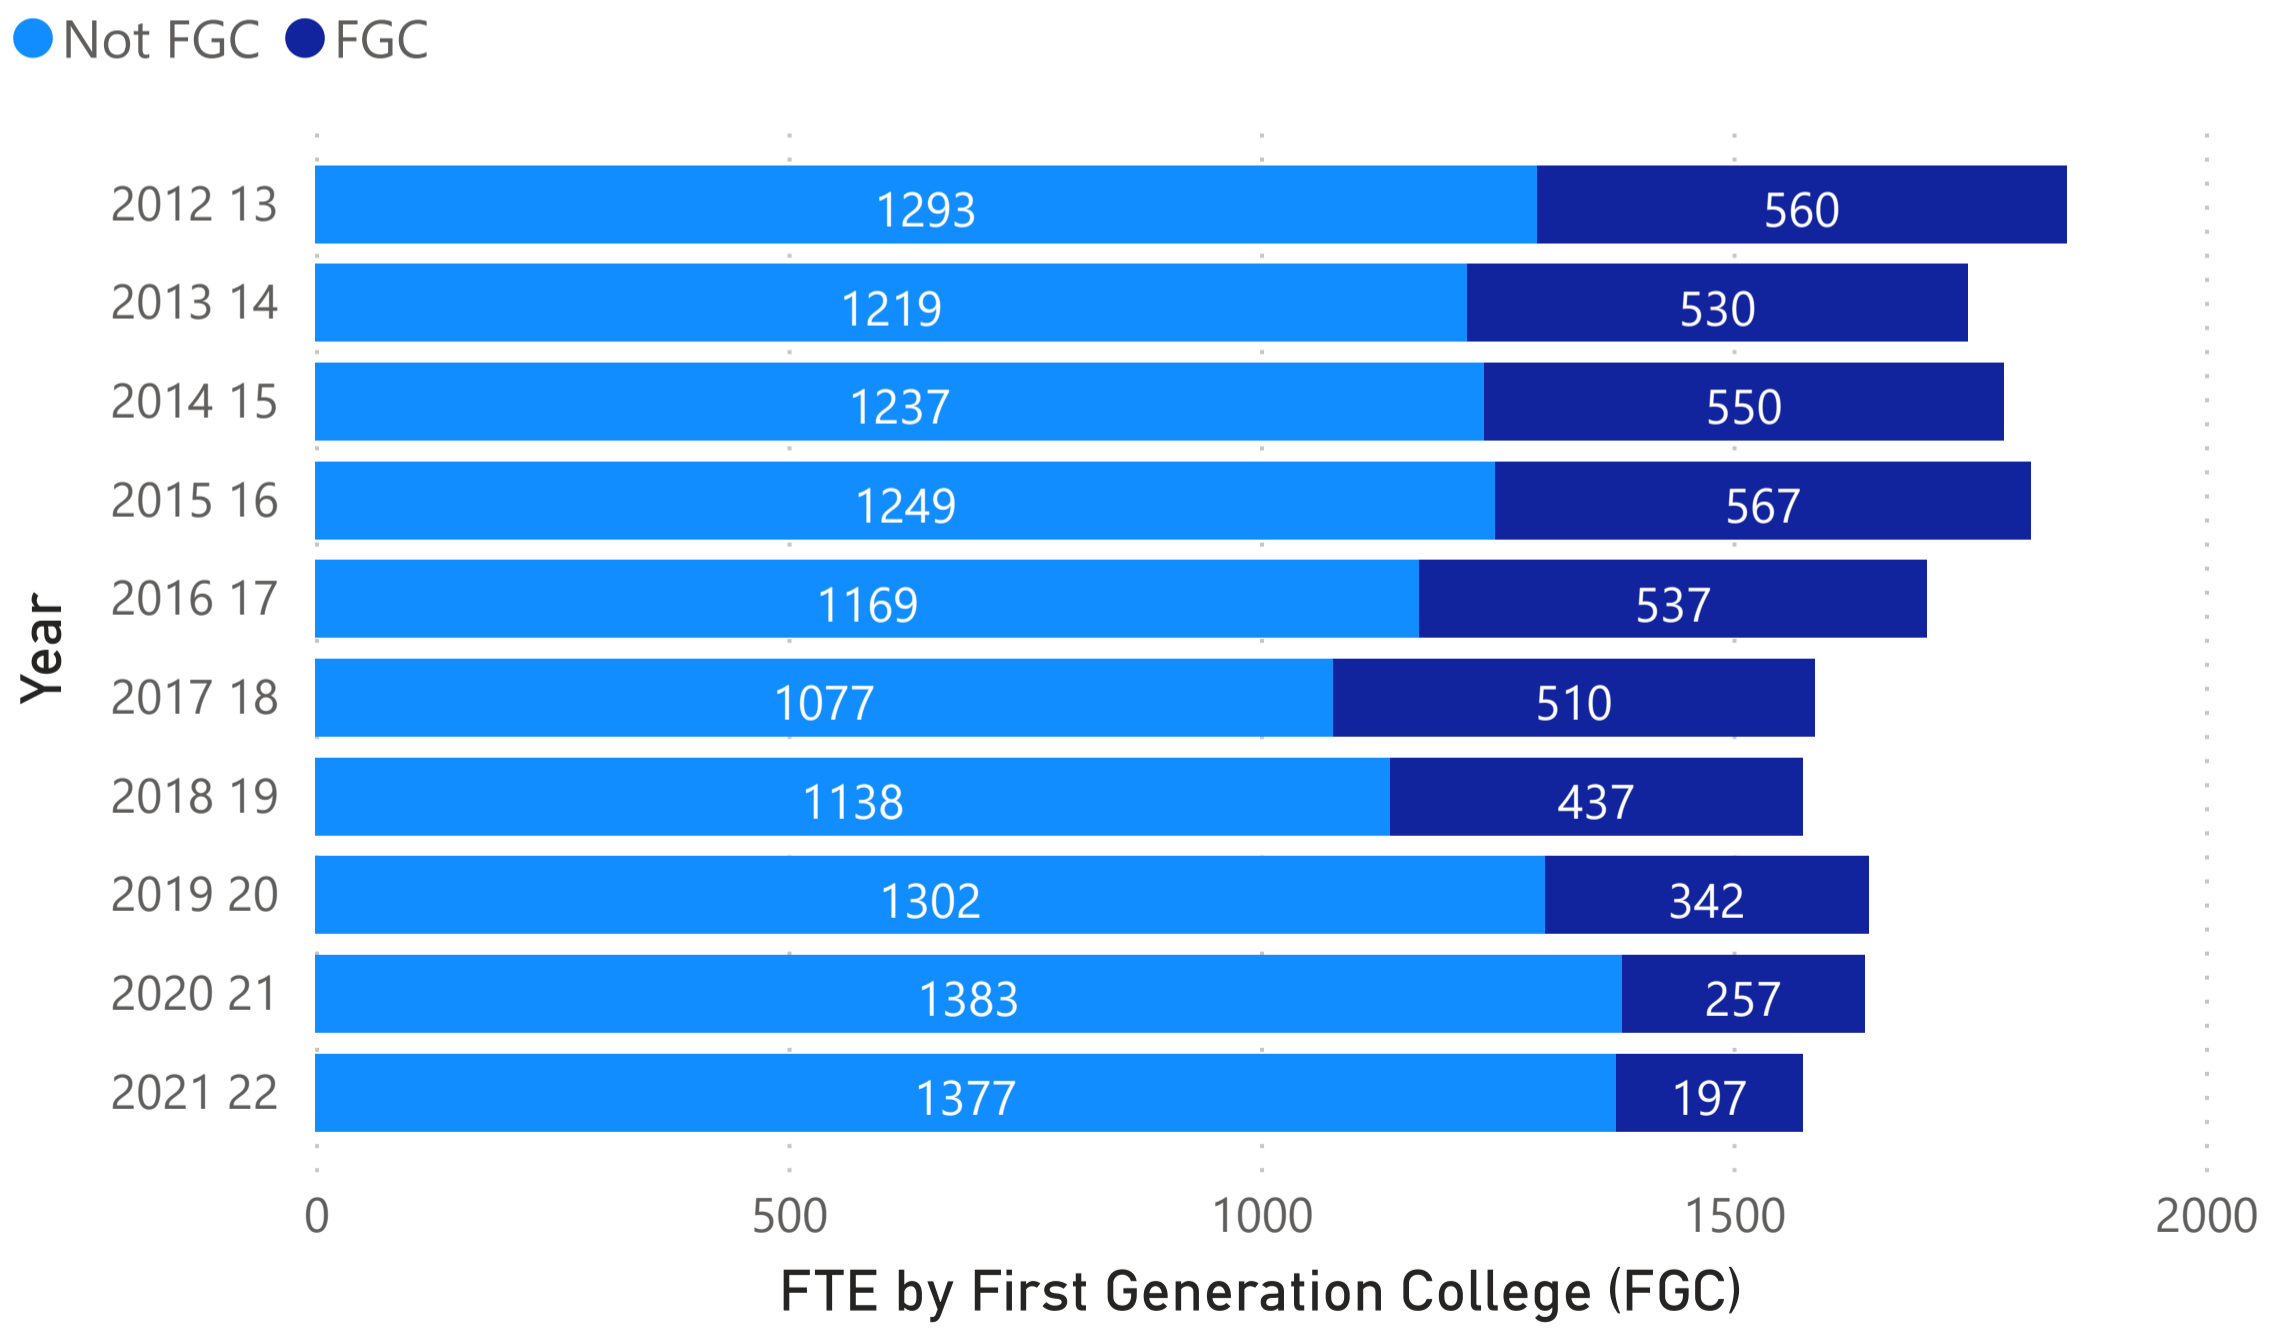

FTE by Age by Year

In-State and Out-State FTE

FTE by Student Status by Year

Year	White	Unknown	Not Specified	Hispanic	Hawaiian/Pacific Islander	Black	Asian
2012 13	1763	0	1	13	4	37	12
2013 14	1672	0	0	10	0	31	10
2014 15	1710	0	0	11	0	21	12
2015 16	1730	0	0	13	1	28	8
2016 17	1630	0	0	12	0	25	7
2017 18	1506	0	0	9	0	32	8
2018 19	1490	0	3	14	0	25	8
2019 20	1539	2	6	18	0	23	7
2020 21	1528	1	3	18	1	28	8
2021 22	1448	3	10	20	0	39	8
Total	16016	6	23	138	6	289	88

Non-Dual and Dual FTE by Year

First Generation College (FGC) FTE

Annual FTES by Year

Cluster FTE

● Arts & Design Technology
 ● Business Technology
 ● College Transfer
 ● Engineering & Industrial Technol...
 ● Health Technology
 ● Public Service Technology
 ● Unclassified
 ● Agricultural & Natural R...